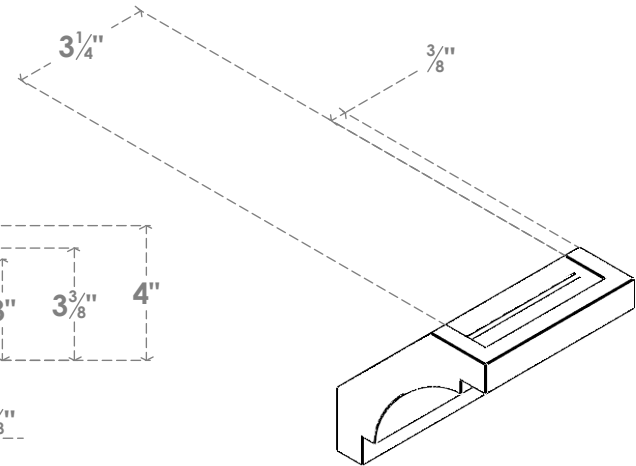

ITEM NUMBER: BRCPC040X04000X04000MRC

4"W X 4"D X 4"H MERCED ARCHITECTURAL GRADE PVC CLOSED KNEE BRACE

SIDE PROFILE

FRONT PROFILE

ISOMETRIC

EKENA MILLWORK
 2300 WEST MAIN ST.
 CLARKSVILLE, TX 75426
 TOLL FREE: 866-607-0453
 WWW.EKENAMILLWORK.COM