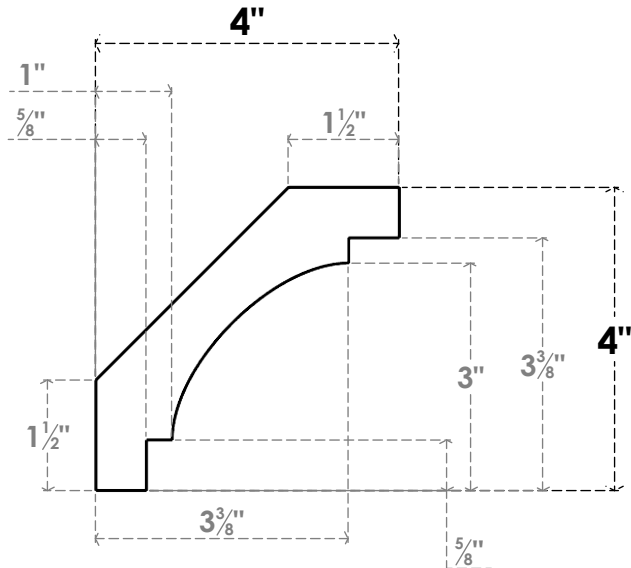

ITEM NUMBER: BRCPC040X04000X04000MRC

4"W X 4"D X 4"H MERCED ARCHITECTURAL GRADE PVC CLOSED KNEE BRACE

SIDE PROFILE

FRONT PROFILE

ISOMETRIC

EKENA MILLWORK
 2300 WEST MAIN ST.
 CLARKSVILLE, TX 75426
 TOLL FREE: 866-607-0453
 WWW.EKENAMILLWORK.COM