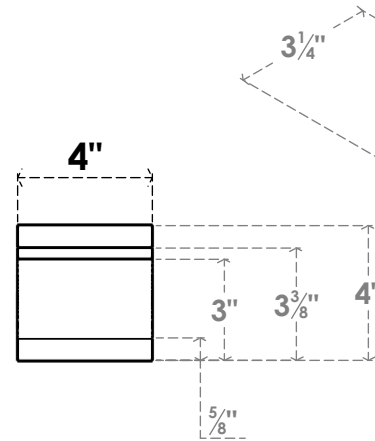

ITEM NUMBER: BRCPC040X04000X04000MRC

4"W X 4"D X 4"H MERCED ARCHITECTURAL GRADE PVC CLOSED KNEE BRACE

SIDE PROFILE

FRONT PROFILE

ISOMETRIC

EKENA MILLWORK
 2300 WEST MAIN ST.
 CLARKSVILLE, TX 75426
 TOLL FREE: 866-607-0453
 WWW.EKENAMILLWORK.COM